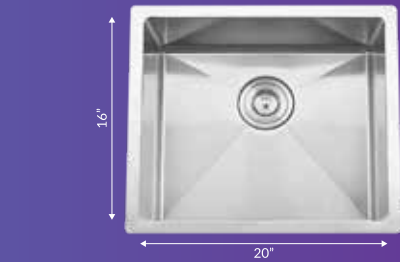

Dimensions: 30" x 20" x 10" | R10 Radius

APR3020

VANITY SINK

Dimensions: 19-1/4" x 15-3/4" x 8"

A2210

Dimensions: 31-1/4" x 18" x 10" | R10 Radius

AR3118

Dimensions: 33" x 20" x 10" | Zero Radius

HM3320

Dimensions: 18" x 15" x 7-3/4"

A1613

Dimensions: 17" x 14" x 7-1/2"

A2209

Dimensions: 22" x 18" x 10" | R10 Radius

AR2218

Dimensions: 24" x 20" x 10" | Zero Radius

AP2420

Dimensions: 20" x 15" x 7-1/2"

A2111

Dimensions: 18" x 13" x 7-1/2"

A1611

Dimensions: 15" x 17" x 10" | R10 Radius

AR1517

Dimensions: 33" x 22" x 10" | Zero Radius