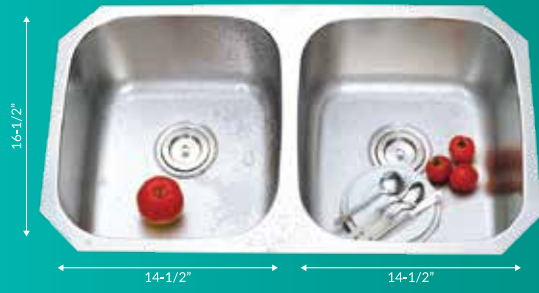

DOUBLE BOW SINKS

Dimensions: 32-1/4" x 18-1/2" x 9"

A8247-D9/9

SINGLE BOW SINKS

Dimensions: 30-17/18" x 20-7/10" x 9"

A8252B-D9

SINGLE BOW SINKS

Dimensions: 12-5/8" x 18-1/8" x 7"

A4632-D7

HAND MADE SINK - ZERO RADIUS

Dimensions: 32" x 19" x 10" | Zero Radius

AH3219

Dimensions: 32-1/4" x 20-3/4" x 9"

A8252-D9/7

Dimensions: 30" x 18" x 9"

A3118-D9

Dimensions: 16-1/2" x 14-1/2" x 8"

AD420-D8

Dimensions: 18-1/8" x 16-1/8" x 9"

A4640-D9

Dimensions: 31-1/4" x 18" x 10" | Zero Radius

AH3118

Dimensions: 32" x 20-7/8" x 9"

A8153A-D9/7