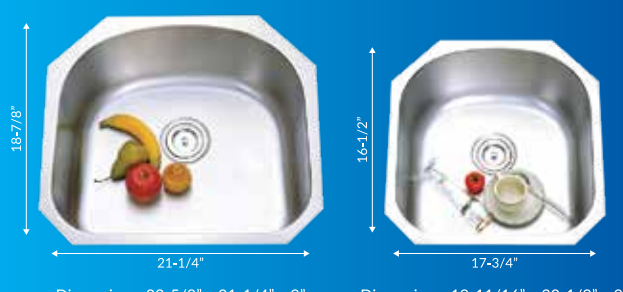

A4632-D7

HAND MADE SINK - ZERO RADIUS

Dimensions: 32" x 19" x 10" | Zero Radius

AH3219

Dimensions: 32-1/4" x 20-3/4" x 9"

A8252-D9/7

Dimensions: 30" x 18" x 9"

A3118-D9

Dimensions: 16-1/2" x 14-1/2" x 8"

AD420-D8

Dimensions: 18-1/8" x 16-1/8" x 9"

A4640-D9

Dimensions: 31-1/4" x 18" x 10" | Zero Radius

AH3118

Dimensions: 32" x 20-7/8" x 9"

A8153A-D9/7

Dimensions: 23-5/8" x 21-1/4" x 9"

A6054-D9

Dimensions: 19-11/16" x 20-1/2" x 9"

A5052-D9

Dimensions: 27" x 18"

A2718

Dimensions: 22" x 18" x 10" | Zero Radius

AH2218

Dimensions: 15" x 17" x 10" | Zero Radius

AH1517

Dimensions: 32-1/16" x 20-3/4" x 9"

A8152-D9/7

Dimensions: 23-3/8" x 17-3/4" x 9"

A5945-D9

HAND MADE SINK - ZERO RADIUS

Dimensions: 30" x 18" x 10" | Zero Radius