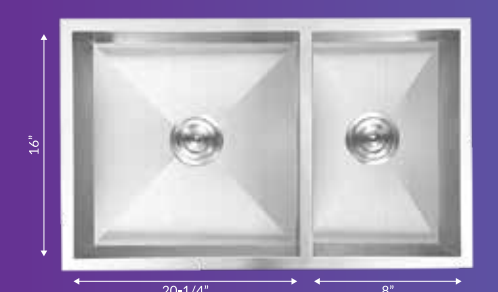

DOUBLE BOW SINKS

Dimensions: 32-1/4" x 18-1/2" x 9"

A8247-D9/9

SINGLE BOW SINKS

Dimensions: 30-17/18" x 20-7/10" x 9"

A8252B-D9

SINGLE BOW SINKS

Dimensions: 12-5/8" x 18-1/8" x 7"

A4632-D7

HAND MADE SINK - ZERO RADIUS

Dimensions: 32" x 19" x 10" | Zero Radius

AH3219

Dimensions: 32-1/4" x 20-3/4" x 9"

A8252-D9/7

Dimensions: 30" x 18" x 9"

A3118-D9

Dimensions: 16-1/2" x 14-1/2" x 8"

AD420-D8

Dimensions: 18-1/8" x 16-1/8" x 9"

A4640-D9

Dimensions: 31-1/4" x 18" x 10" | Zero Radius

AH3118

Dimensions: 32" x 20-7/8" x 9"

A8153A-D9/7