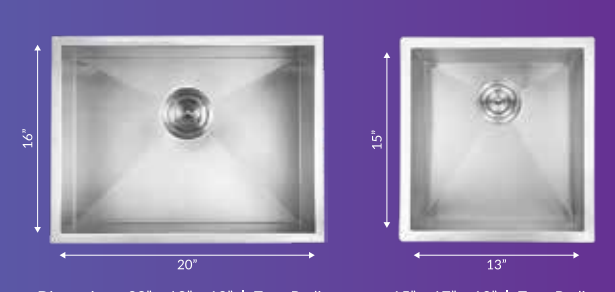

Dimensions: 16-1/2" x 14-1/2" x 8"

AD420-D8

Dimensions: 18-1/8" x 16-1/8" x 9"

A4640-D9

Dimensions: 31-1/4" x 18" x 10" | Zero Radius

AH3118

Dimensions: 32" x 20-7/8" x 9"

A8153A-D9/7

Dimensions: 23-5/8" x 21-1/4" x 9"

A6054-D9

Dimensions: 19-11/16" x 20-1/2" x 9"

A5052-D9

Dimensions: 27" x 18"

A2718

Dimensions: 22" x 18" x 10" | Zero Radius

AH2218

Dimensions: 15" x 17" x 10" | Zero Radius

AH1517

Dimensions: 32-1/16" x 20-3/4" x 9"

A8152-D9/7

Dimensions: 23-3/8" x 17-3/4" x 9"

A5945-D9

HAND MADE SINK - ZERO RADIUS

Dimensions: 30" x 18" x 10" | Zero Radius

Dimensions: 30" x 20" x 10" | R10 Radius

APR3020

VANITY SINK

Dimensions: 19-1/4" x 15-3/4" x 8"

A2210

Dimensions: 31-1/4" x 18" x 10" | R10 Radius

AR3118

Dimensions: 33" x 20" x 10" | Zero Radius