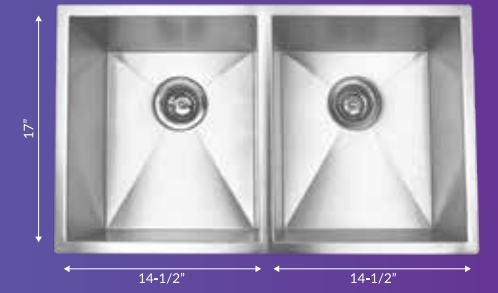

DOUBLE BOW SINKS

Dimensions: 32-1/4" x 18-1/2" x 9"

A8247-D9/9

SINGLE BOW SINKS

Dimensions: 30-17/18" x 20-7/10" x 9"

A8252B-D9

SINGLE BOW SINKS

Dimensions: 12-5/8" x 18-1/8" x 7"

A4632-D7

HAND MADE SINK - ZERO RADIUS

Dimensions: 32" x 19" x 10" | Zero Radius

AH3219

Dimensions: 32-1/4" x 20-3/4" x 9"

A8252-D9/7

Dimensions: 30" x 18" x 9"

A3118-D9

Dimensions: 16-1/2" x 14-1/2" x 8"

AD420-D8

Dimensions: 18-1/8" x 16-1/8" x 9"

A4640-D9

Dimensions: 31-1/4" x 18" x 10" | Zero Radius

AH3118

Dimensions: 32" x 20-7/8" x 9"

A8153A-D9/7

Dimensions: 30" x 20" x 10" | R10 Radius

APR3020

VANITY SINK

Dimensions: 19-1/4" x 15-3/4" x 8"

A2210

Dimensions: 31-1/4" x 18" x 10" | R10 Radius

AR3118

Dimensions: 33" x 20" x 10" | Zero Radius