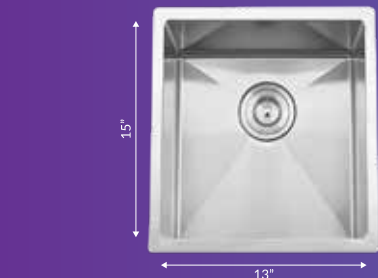

AH3018

HAND MADE SINK - R10 RADIUS

Dimensions: 30" x 18" x 10" | R10 Radius

AR3018

HAND MADE SINK - R10 RADIUS

Dimensions: 32" x 19" x 10" | R10 Radius

AR3219

HAND MADE APRON SINK

Dimensions: 30" x 20" x 10" | R10 Radius

APR3020

VANITY SINK

Dimensions: 19-1/4" x 15-3/4" x 8"

A2210

Dimensions: 31-1/4" x 18" x 10" | R10 Radius

AR3118

Dimensions: 33" x 20" x 10" | Zero Radius

HM3320

Dimensions: 18" x 15" x 7-3/4"

A1613

Dimensions: 17" x 14" x 7-1/2"

A2209

Dimensions: 22" x 18" x 10" | R10 Radius

AR2218

Dimensions: 24" x 20" x 10" | Zero Radius

AP2420

Dimensions: 20" x 15" x 7-1/2"

A2111

Dimensions: 18" x 13" x 7-1/2"

A1611

Dimensions: 15" x 17" x 10" | R10 Radius

AR1517

Dimensions: 33" x 22" x 10" | Zero Radius